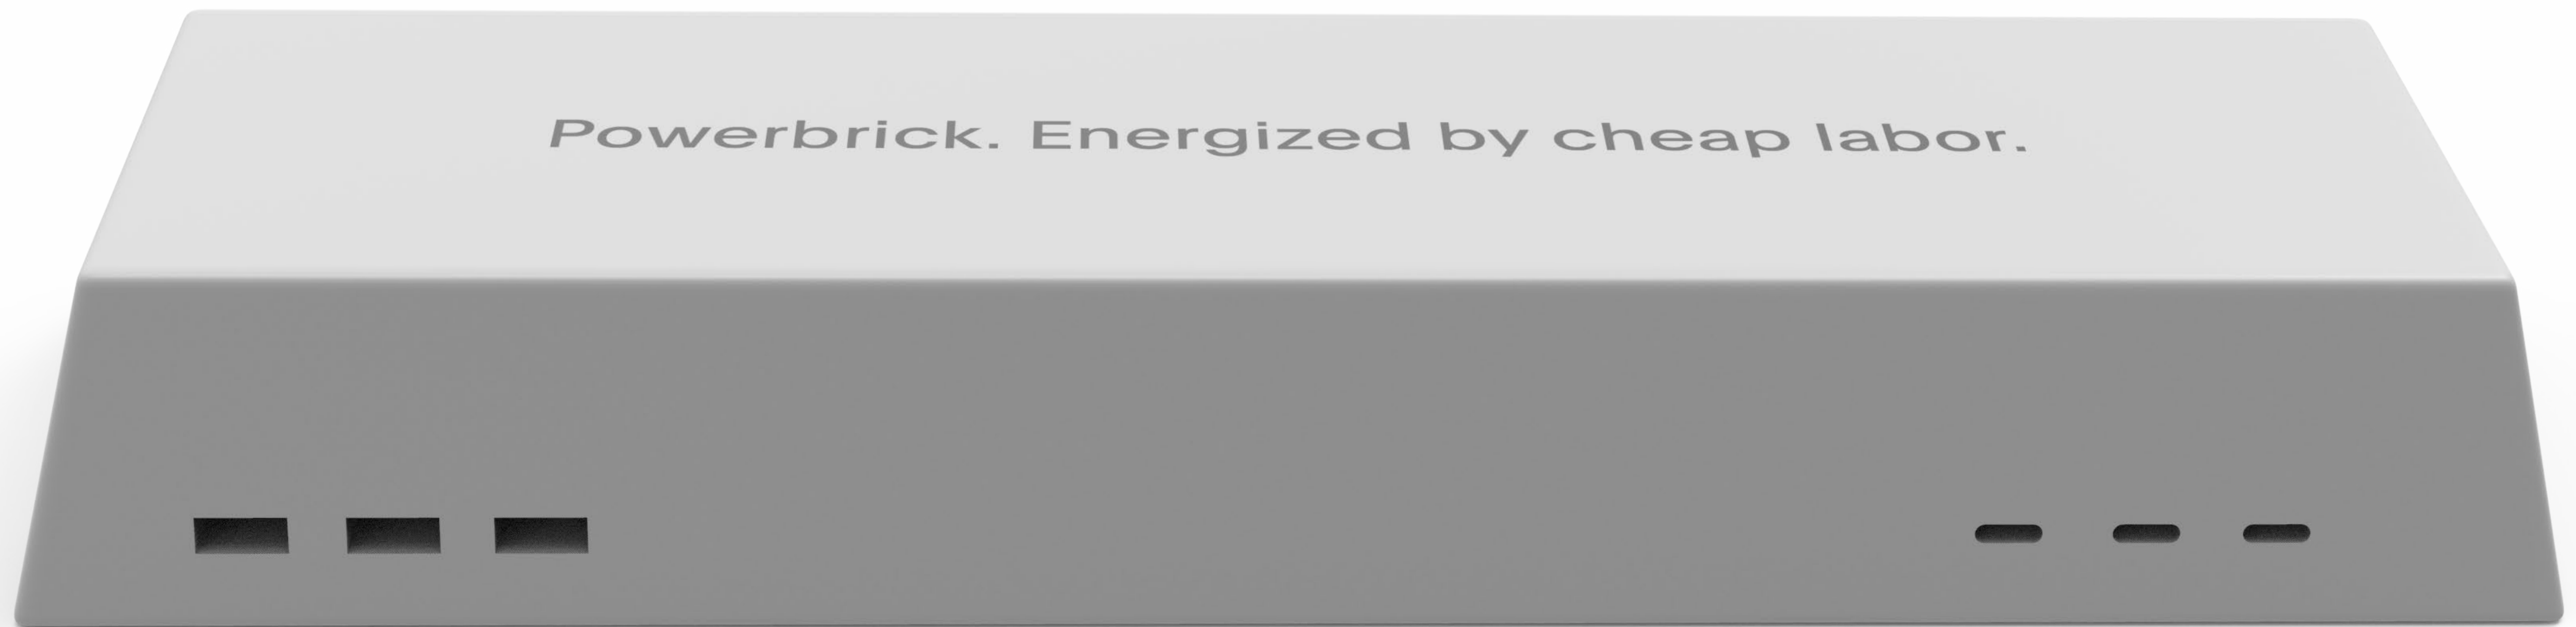

*Powerbrick. Energized by cheap labor.*

*Powerbrick. Energized by cheap labor.*

A3 Size (1:1)

Powerbrick. Energized by cheap labor.

21 mm

183 mm

Pantone: 431C / RAL: 7031

Powerbrick. Energized by cheap labor.