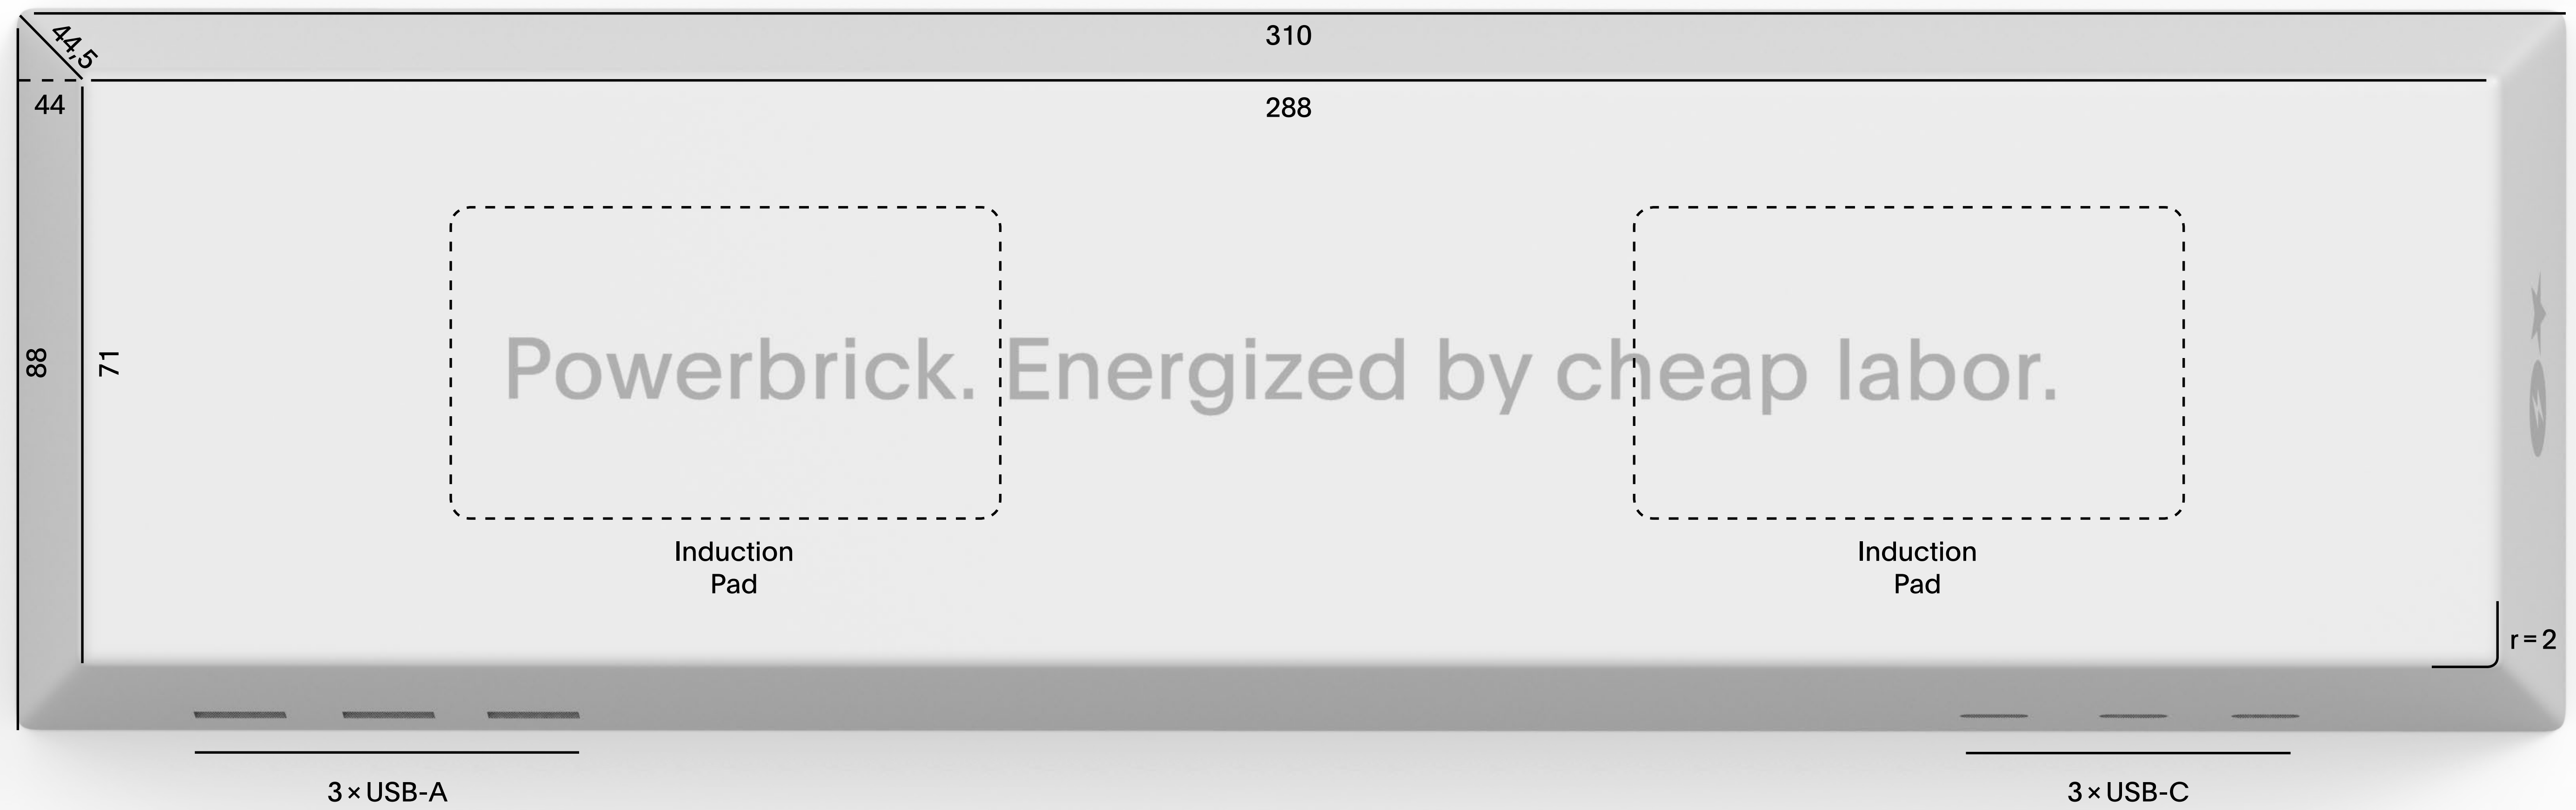

*Powerbrick. Energized by cheap labor.*

*Powerbrick. Energized by cheap labor.*

A3 Size (1:1)

Powerbrick. Energized by cheap labor.

21 mm

183 mm

Pantone: 431C / RAL: 7031

Powerbrick. Energized by cheap labor.